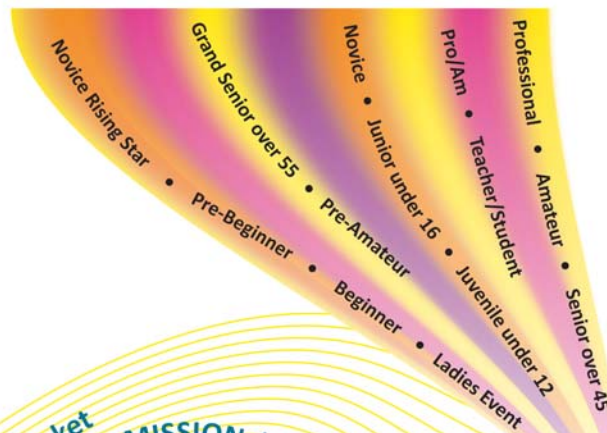

SBDTA INTERNATIONAL BALLROOM DANCING CHAMPIONSHIPS

Sunday, 13th December 2009

Venue
Orchid Country Club
1 Orchid Club Road
Singapore 769162

Enquiries
Ms Aleena Tan
Mobile: +65 9826 7015
Email: dancing@singnet.com.sg

Please direct all entries to
WM Dance Studio
Email:
whypongandmichelle@yahoo.com.sg

Ticket
DAY ADMISSION $40 PER PERSON
($ 10 discount for SBDTA Associate Member)
NIGHT ADMISSION $238, $188, $138, $118
(inclusive full course Chinese sumptuous dinner)

Ballroom & Latin Events
www.sbdta.com

Organized by

Endorsed & Supported by